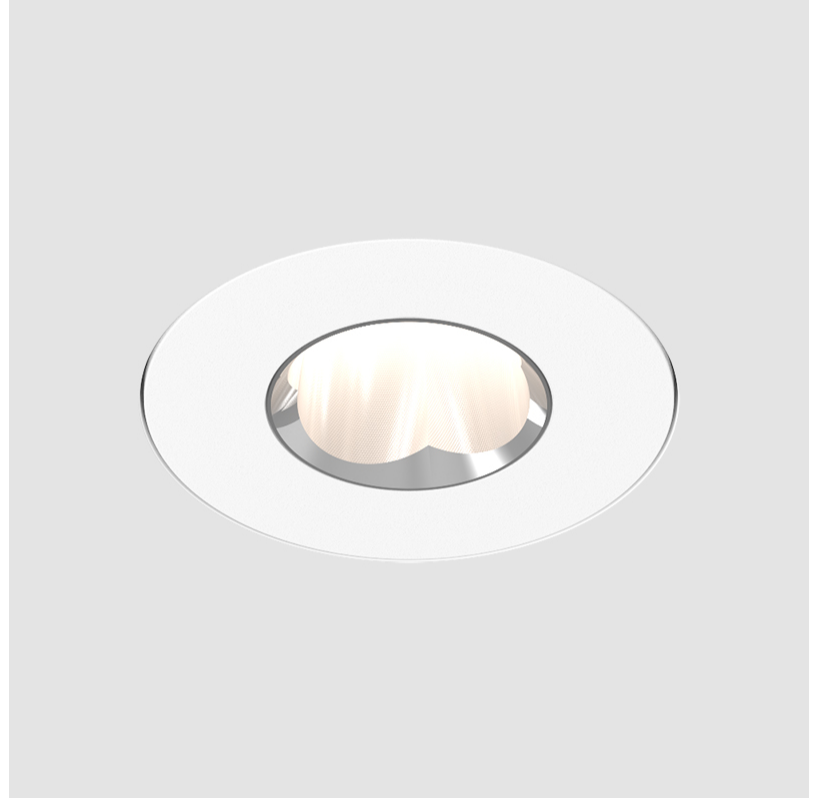

PHYSICAL

Aperture Sizes - Downlights: 1"
Shape: Round
Diameter (mm): 75
Diameter (in): 2 ¹⁵/₁₆
Height (mm): 43
Height (in): 1 ¹¹/₁₆
Ceiling Thickness (mm): 10 / 12.5 / 15 / 25
Ceiling Thickness (in): 3/8 or 1/2 or 9/16 or 1
Min. Recessing Depth (mm): 50
Min. Recessing Depth (in): 1 ¹⁵/₁₆
Diffuser: Lens Pack - Spread Lens / Linear Spread Lens / Honeycomb Louver
Fixture Finish: SSR / BKV / CWI / CRY / HAB / UFT / ITA / RUA / FTG / MYG / LOD / PUS / FRO / FUP / KIA / POP / BLS / SPG / MEY / GOH / CHC / COM / ABZ / JAG / OBR / MOS / ROR
Fixture Material: Aluminum Die Cast
Cut-out Measurements: 86mm / 2 11/16" Diameter

ELECTRICAL

Lamp Type: LED (Zhaga Standard)
Input Wattage (W): 14
Total Output Wattage (W): 12.7
Dimming: Dali Dimming
Driver Included: No
Driver Location: Recessed Housing
Driver Type: Constant Current - Universal (120Vac only for DALI driver)
Driver Class: Class 2
Input Voltage (V): 120 - 277
Constant Current (MA): 700

LED

Color Temperature (°K): 2700-6500 Tunable White
Max. Delivered Lumen (lm): 1381
Nominal Lumen (lm): 1460
CRI: >90 CRI
Lamp Life (hrs): 50000
Special LEDs offerings: Tunable White

OPTICAL

Reflector°: 62
Adjustability: Fixed

RATINGS AND CERTIFICATIONS

Certified By: Certified for North American Standards
IP rating: IP20