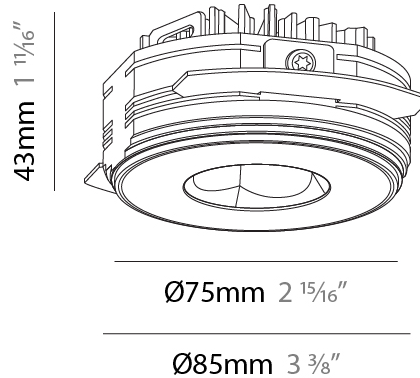

PHYSICAL

Aperture Sizes - Downlights: 1"
Shape: Round
Diameter (mm): 75
Diameter (in): 2 ¹⁵/₁₆
Height (mm): 43
Height (in): 1 ¹¹/₁₆
Ceiling Thickness (mm): 10 / 12.5 / 15 / 25
Ceiling Thickness (in): 3/8 or 1/2 or 9/16 or 1
Min. Recessing Depth (mm): 50
Min. Recessing Depth (in): 1 ¹⁵/₁₆
Diffuser: Lens Pack - Spread Lens / Linear Spread Lens / Honeycomb Louver
Fixture Finish: SSR / BKV / CWI / CRY / HAB / UFT / ITA / RUA / FTG / MYG / LOD / PUS / FRO / FUP / KIA / POP / BLS / SPG / MEY / GOH / CHC / COM / ABZ / JAG / OBR / MOS / ROR
Fixture Material: Aluminum Die Cast
Cut-out Measurements: 86mm / 2 11/16" Diameter

ELECTRICAL

Lamp Type: LED (Zhaga Standard)
Input Wattage (W): 14
Total Output Wattage (W): 12.7
Dimming: Dali Dimming
Driver Included: No
Driver Location: Recessed Housing
Driver Type: Constant Current - Universal (120Vac only for DALI driver)
Driver Class: Class 2
Input Voltage (V): 120 - 277
Constant Current (MA): 700

LED

Color Temperature (°K): 2700-6500 Tunable White
Max. Delivered Lumen (lm): 1381
Nominal Lumen (lm): 1460
CRI: >90 CRI
Lamp Life (hrs): 50000
Special LEDs offerings: Tunable White

OPTICAL

Reflector°: 62
Adjustability: Fixed

RATINGS AND CERTIFICATIONS

Certified By: Certified for North American Standards
IP rating: IP20