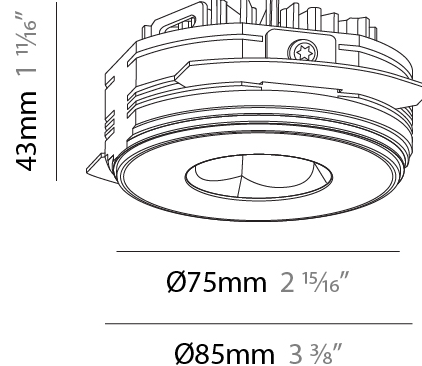

PHYSICAL

Aperture Sizes - Downlights: 1"
Shape: Round
Diameter (mm): 75
Diameter (in): 2 ¹⁵/₁₆
Height (mm): 43
Height (in): 1 ¹¹/₁₆
Ceiling Thickness (mm): 10 / 12.5 / 15 / 25
Ceiling Thickness (in): 3/8 or 1/2 or 9/16 or 1
Min. Recessing Depth (mm): 50
Min. Recessing Depth (in): 1 ¹⁵/₁₆
Diffuser: Lens Pack - Spread Lens / Linear Spread Lens / Honeycomb Louver
Fixture Finish: SSR / BKV / CWI / CRY / HAB / UFT / ITA / RUA / FTG / MYG / LOD / PUS / FRO / FUP / KIA / POP / BLS / SPG / MEY / GOH / CHC / COM / ABZ / JAG / OBR / MOS / ROR
Fixture Material: Aluminum Die Cast
Cut-out Measurements: 86mm / 2 11/16" Diameter

ELECTRICAL

Lamp Type: LED (Zhaga Standard)
Input Wattage (W): 15
Total Output Wattage (W): 13.6
Dimming: Tri-Mode (Non-Dimming and Phase Dimming (120Vac only) and 0-10V Dimming)
Driver Included: No
Driver Location: Recessed Housing
Driver Type: Constant Current - Universal
Driver Class: Class 2
Input Voltage (V): 120 - 277
Constant Current (MA): 350

LED

Color Temperature (°K): 2700 / 3000 / 3500 / 4000
Max. Delivered Lumen (lm): 1464 / 1556 / 1630 / 1645
Nominal Lumen (lm): 1566 / 1665 / 1743 / 1759
CRI: >90 CRI
Lamp Life (hrs): 50000

OPTICAL

Reflector: 60
Adjustability: Fixed

RATINGS AND CERTIFICATIONS

Certified By: Certified for North American Standards
IP rating: IP20