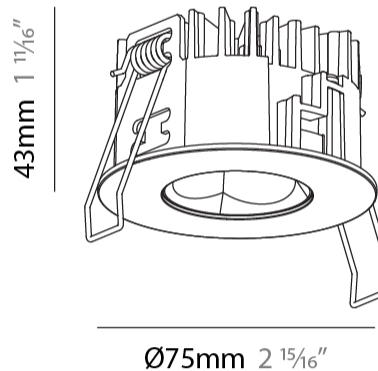

PHYSICAL

Aperture Sizes - Downlights: 1"
Shape: Round
Diameter (mm): 75
Diameter (in): 2 15/16
Height (mm): 43
Height (in): 1 11/16
Ceiling Thickness (mm): 1 - 25
Ceiling Thickness (in): 1/16 - 1 3/16
Min. Recessing Depth (mm): 50
Min. Recessing Depth (in): 1 15/16
Diffuser: Lens Pack - Spread Lens / Linear Spread Lens / Honeycomb Louver
Fixture Finish: SSR / BKV / CWI / CRY / HAB / UFT / ITA / RUA / FTG / MYG / LOD / PUS / FRO / FUP / KIA / POP / BLS / SPG / MEY / GOH / CHC / COM / ABZ / JAG / OBR / MOS / ROR
Fixture Material: Aluminum Die Cast
Cut-out Measurements: 68mm / 2 11/16" Diameter

ELECTRICAL

Lamp Type: LED (Zhaga Standard)
Input Wattage (W): 15
Total Output Wattage (W): 13.6
Dimming: Tri-Mode (Non-Dimming and Phase Dimming (120Vac only) and 0-10V Dimming)
Driver Included: No
Driver Location: Recessed Housing
Driver Type: Constant Current - Universal
Driver Class: Class 2
Input Voltage (V): 120 - 277
Constant Current (MA): 350

LED

Color Temperature (°K): 2700 / 3000 / 3500 / 4000
Max. Delivered Lumen (lm): 1464 / 1556 / 1630 / 1645
Nominal Lumen (lm): 1566 / 1665 / 1743 / 1759
CRI: >90 CRI
Lamp Life (hrs): 50000

OPTICAL

Reflector°: 60
Adjustability: Fixed

RATINGS AND CERTIFICATIONS

Certified By: Certified for North American Standards
IP rating: IP20